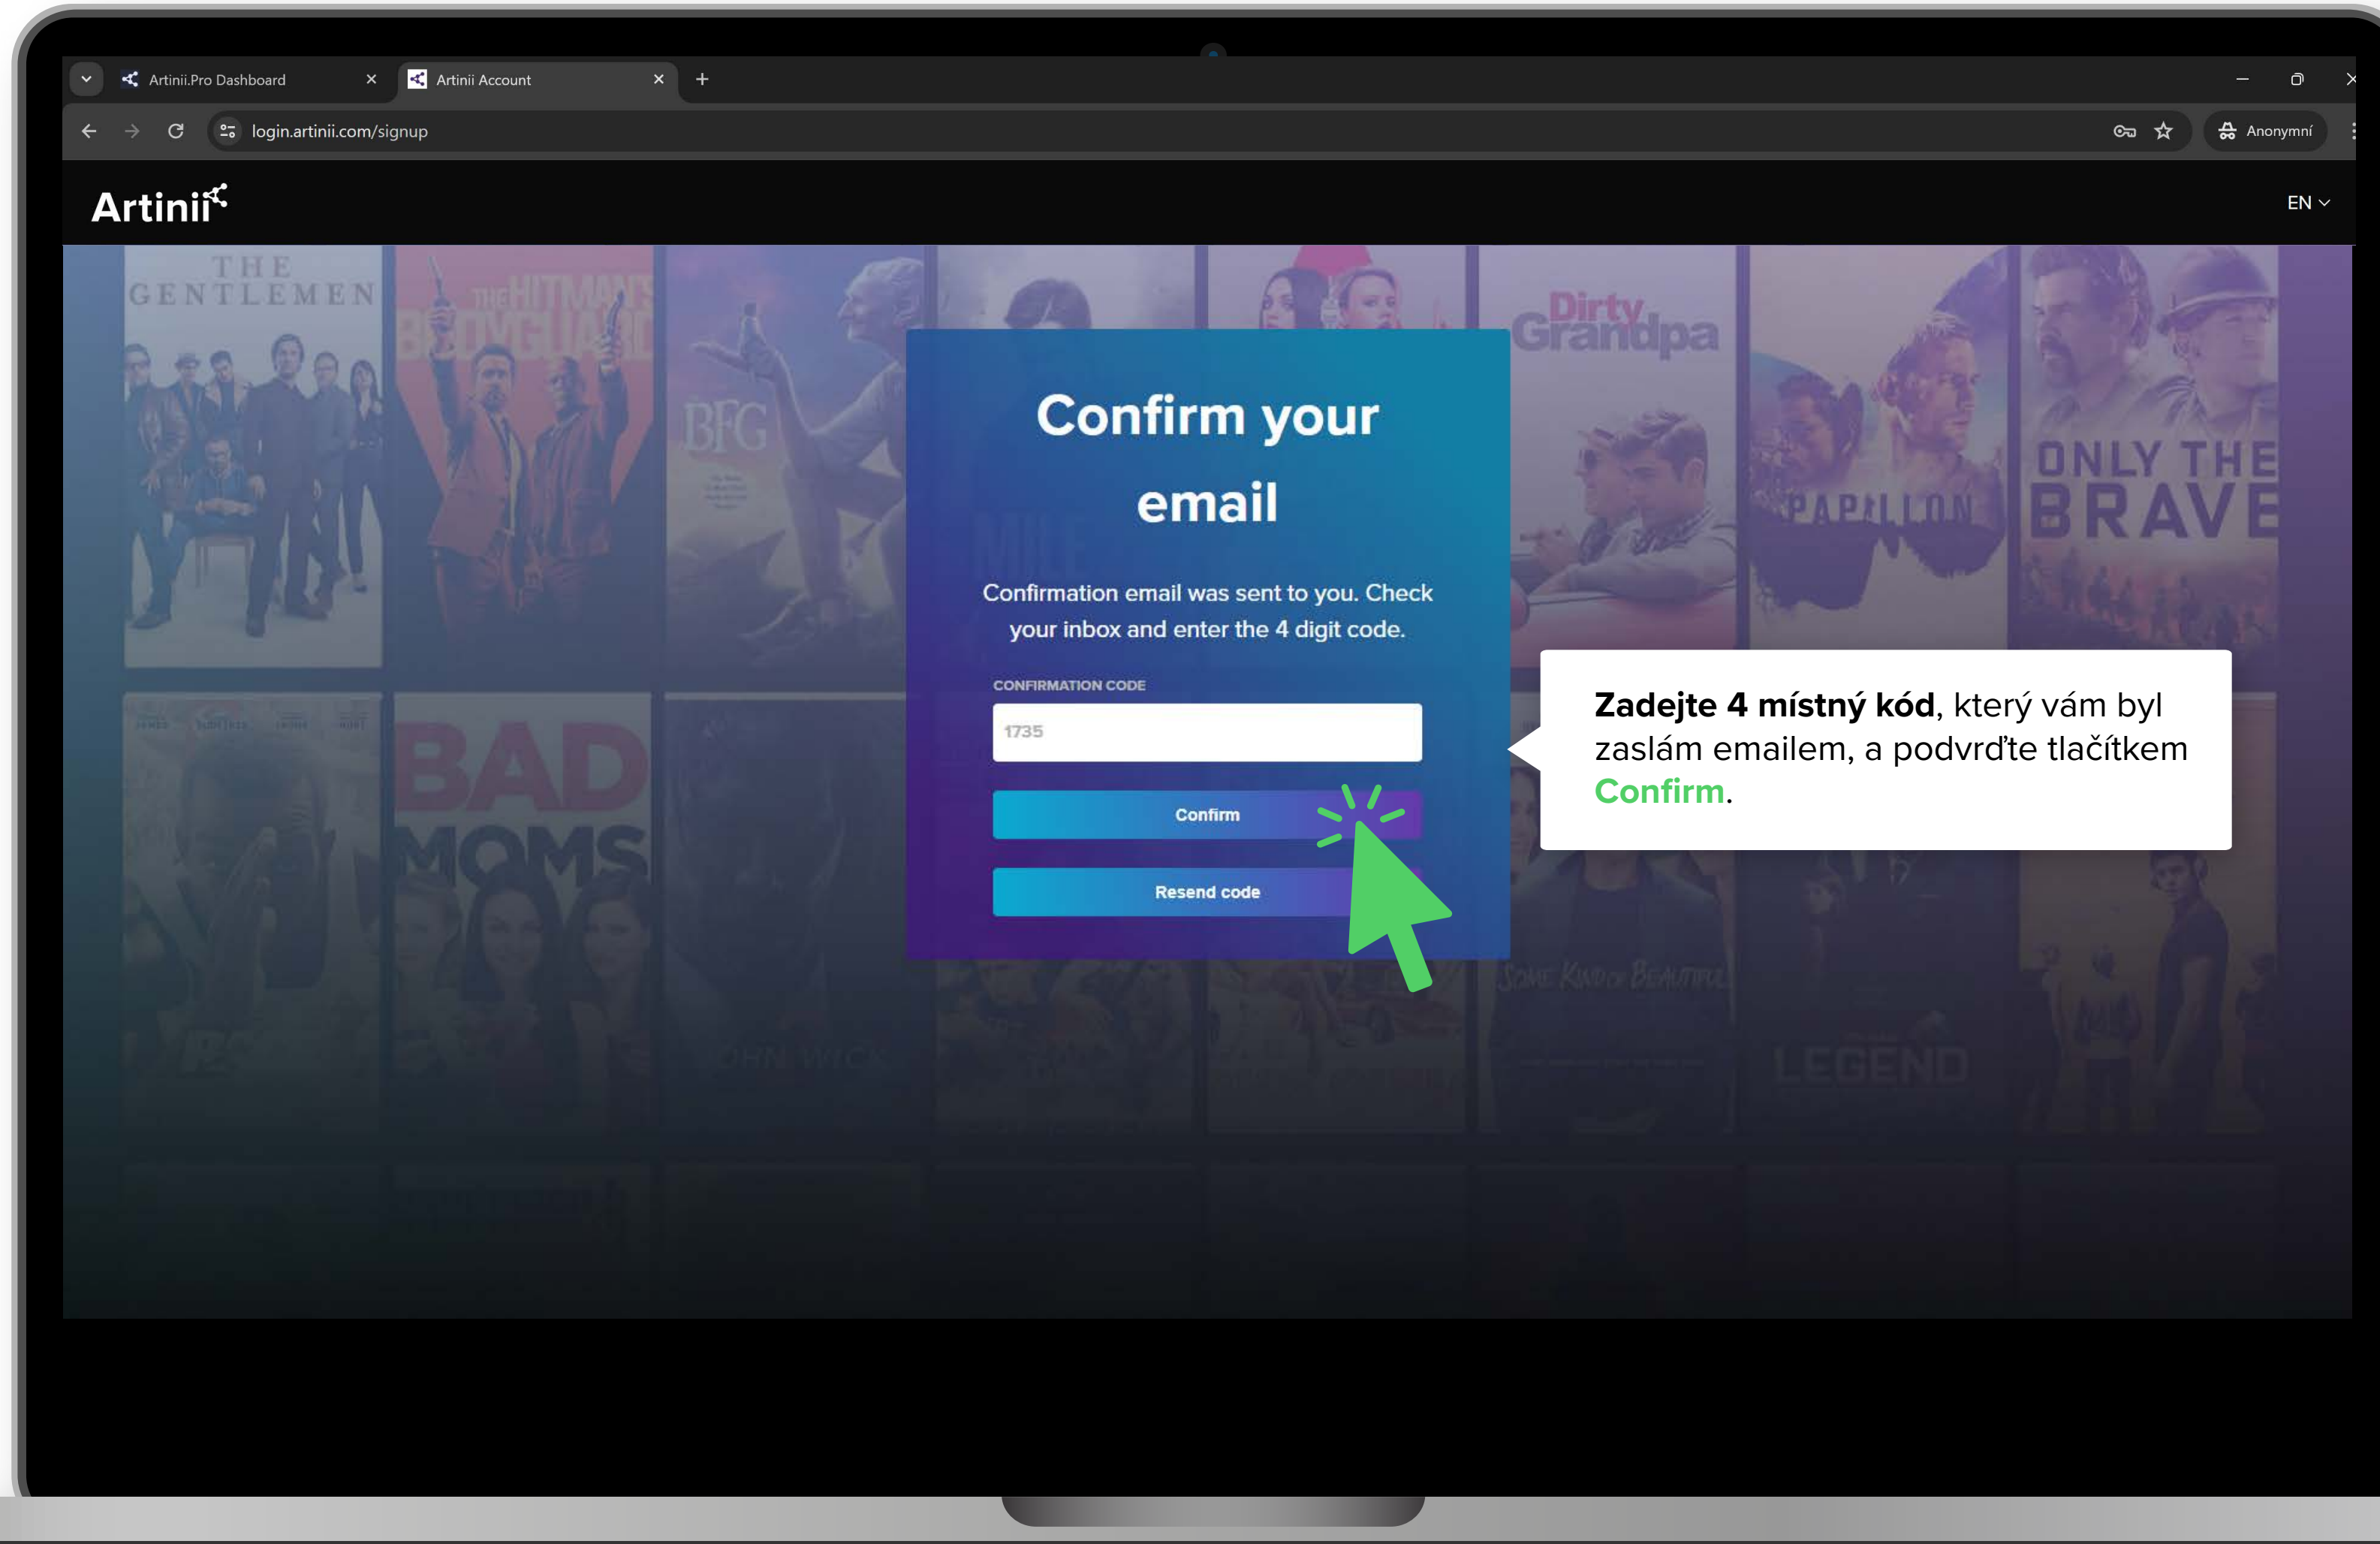

REGISTRACE