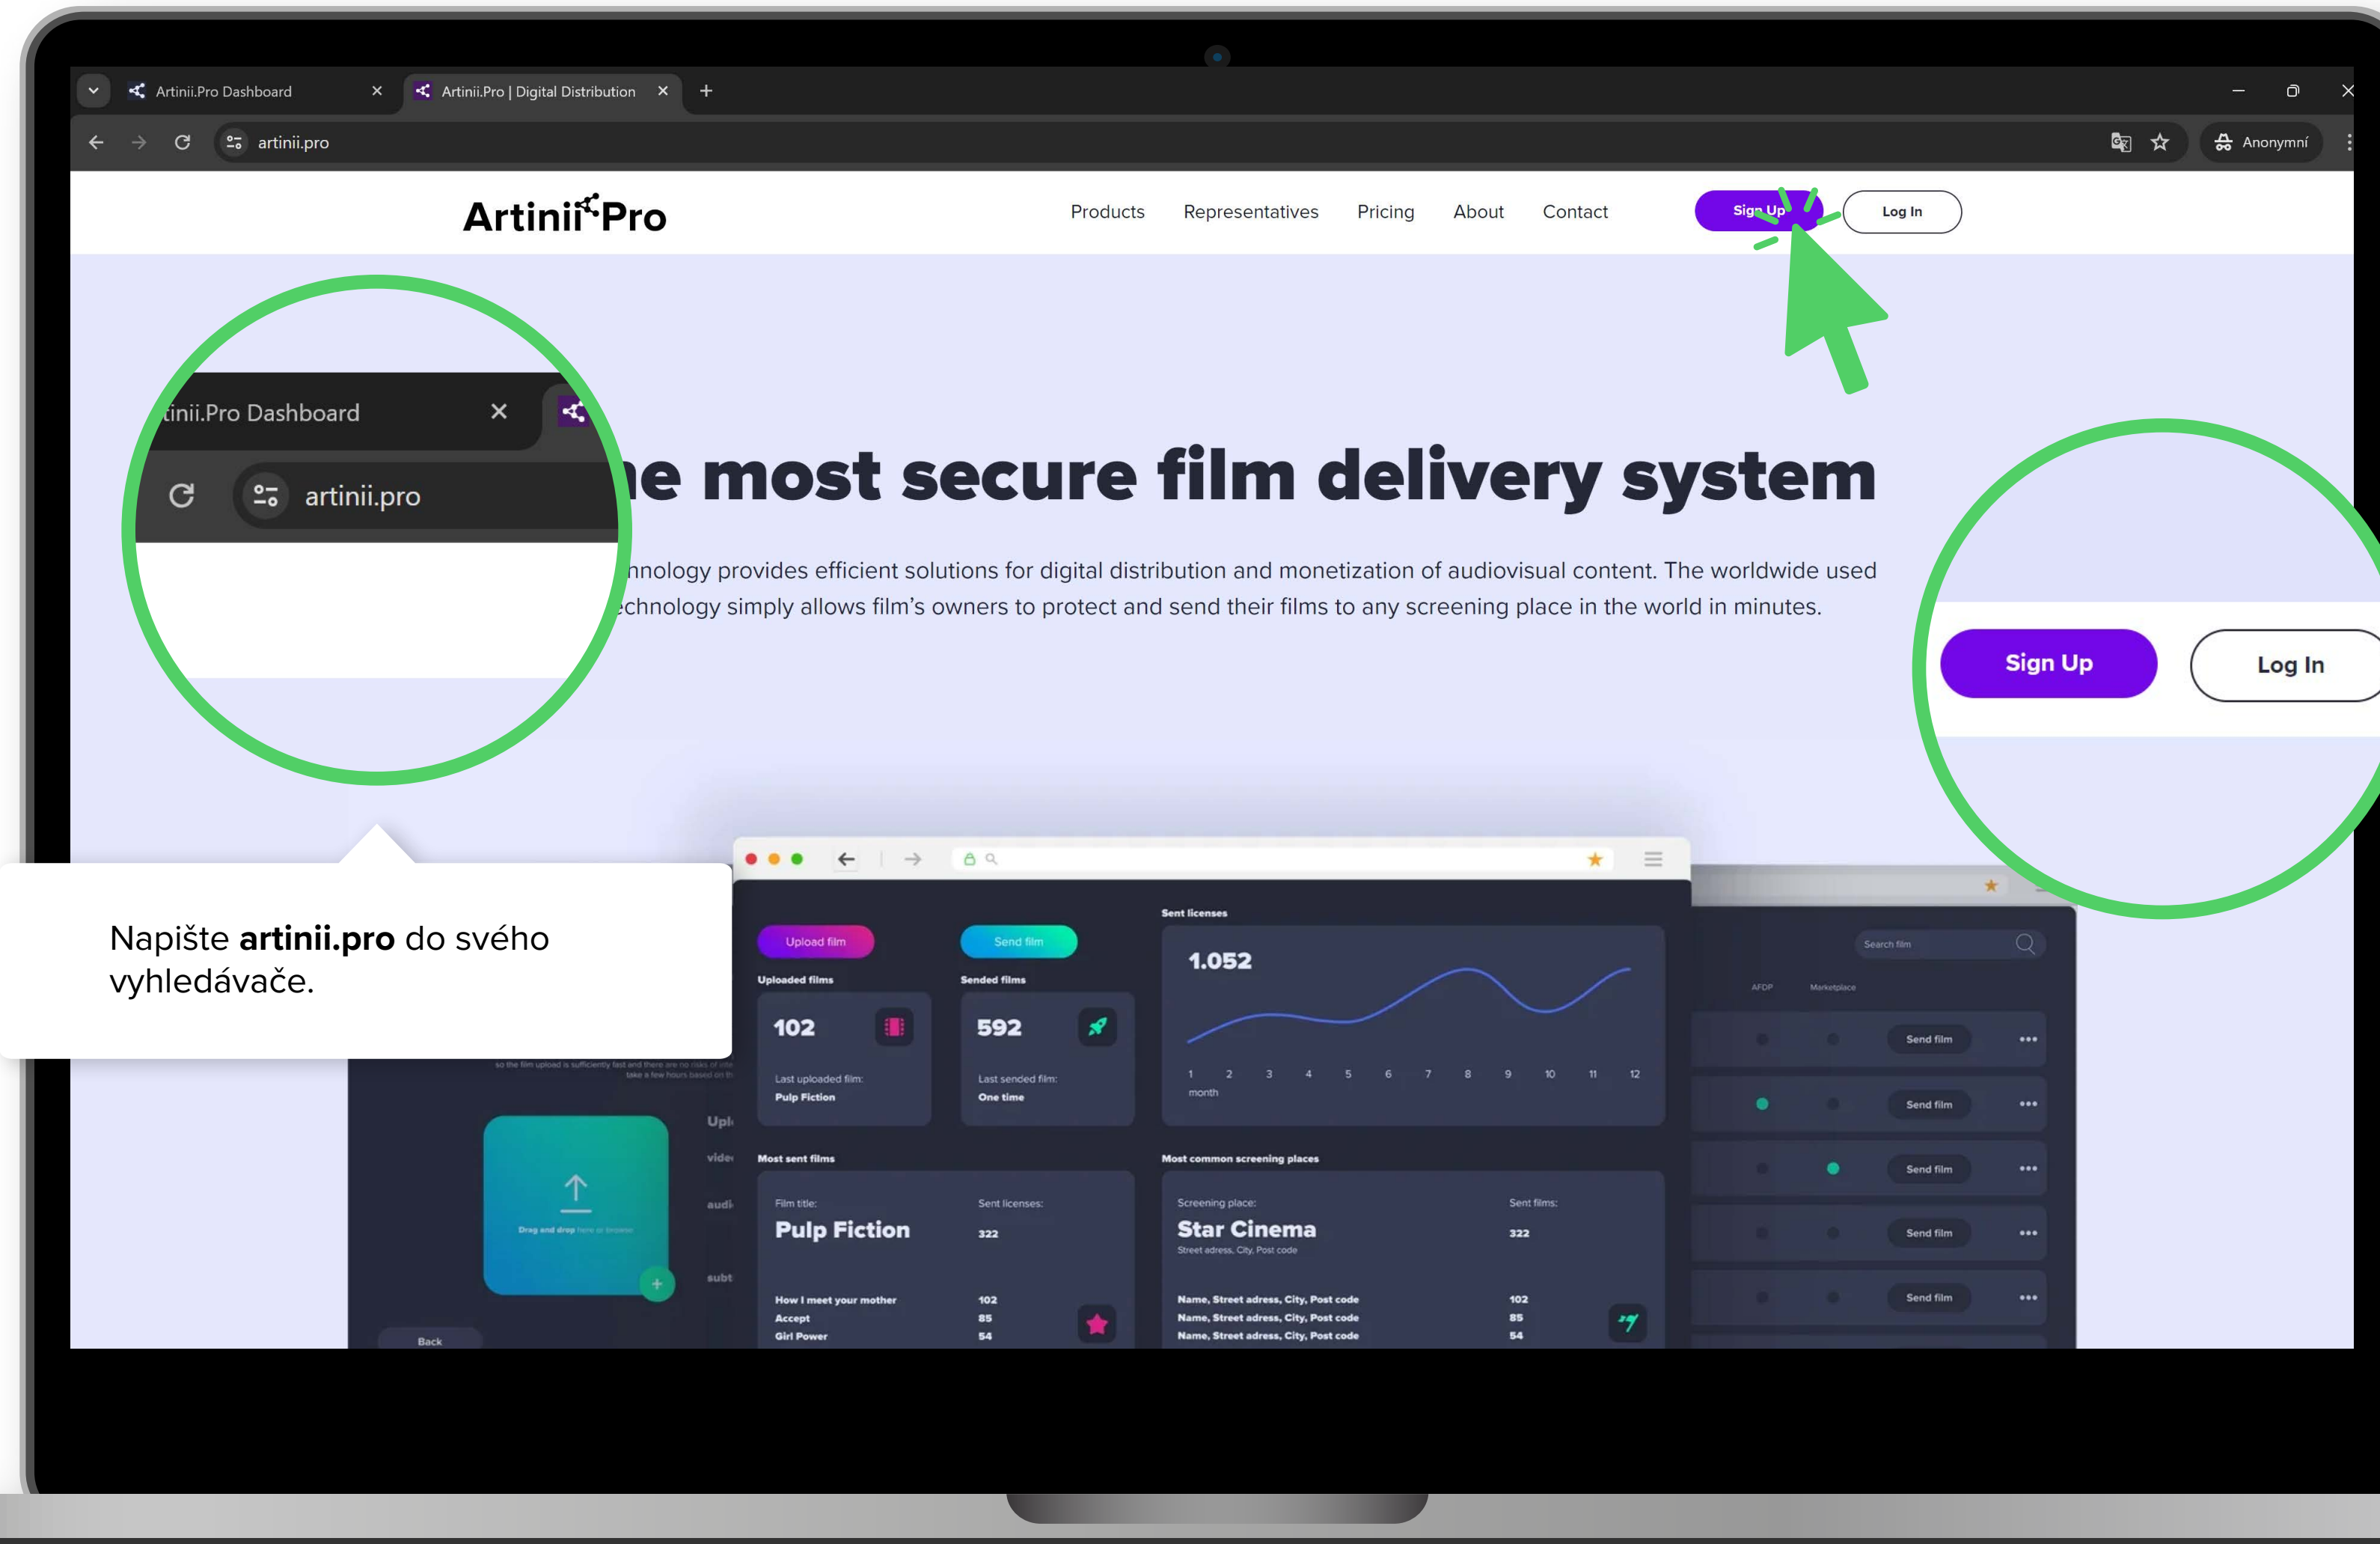

REGISTRACE

Napište **artinii.pro** do svého vyhledávače.