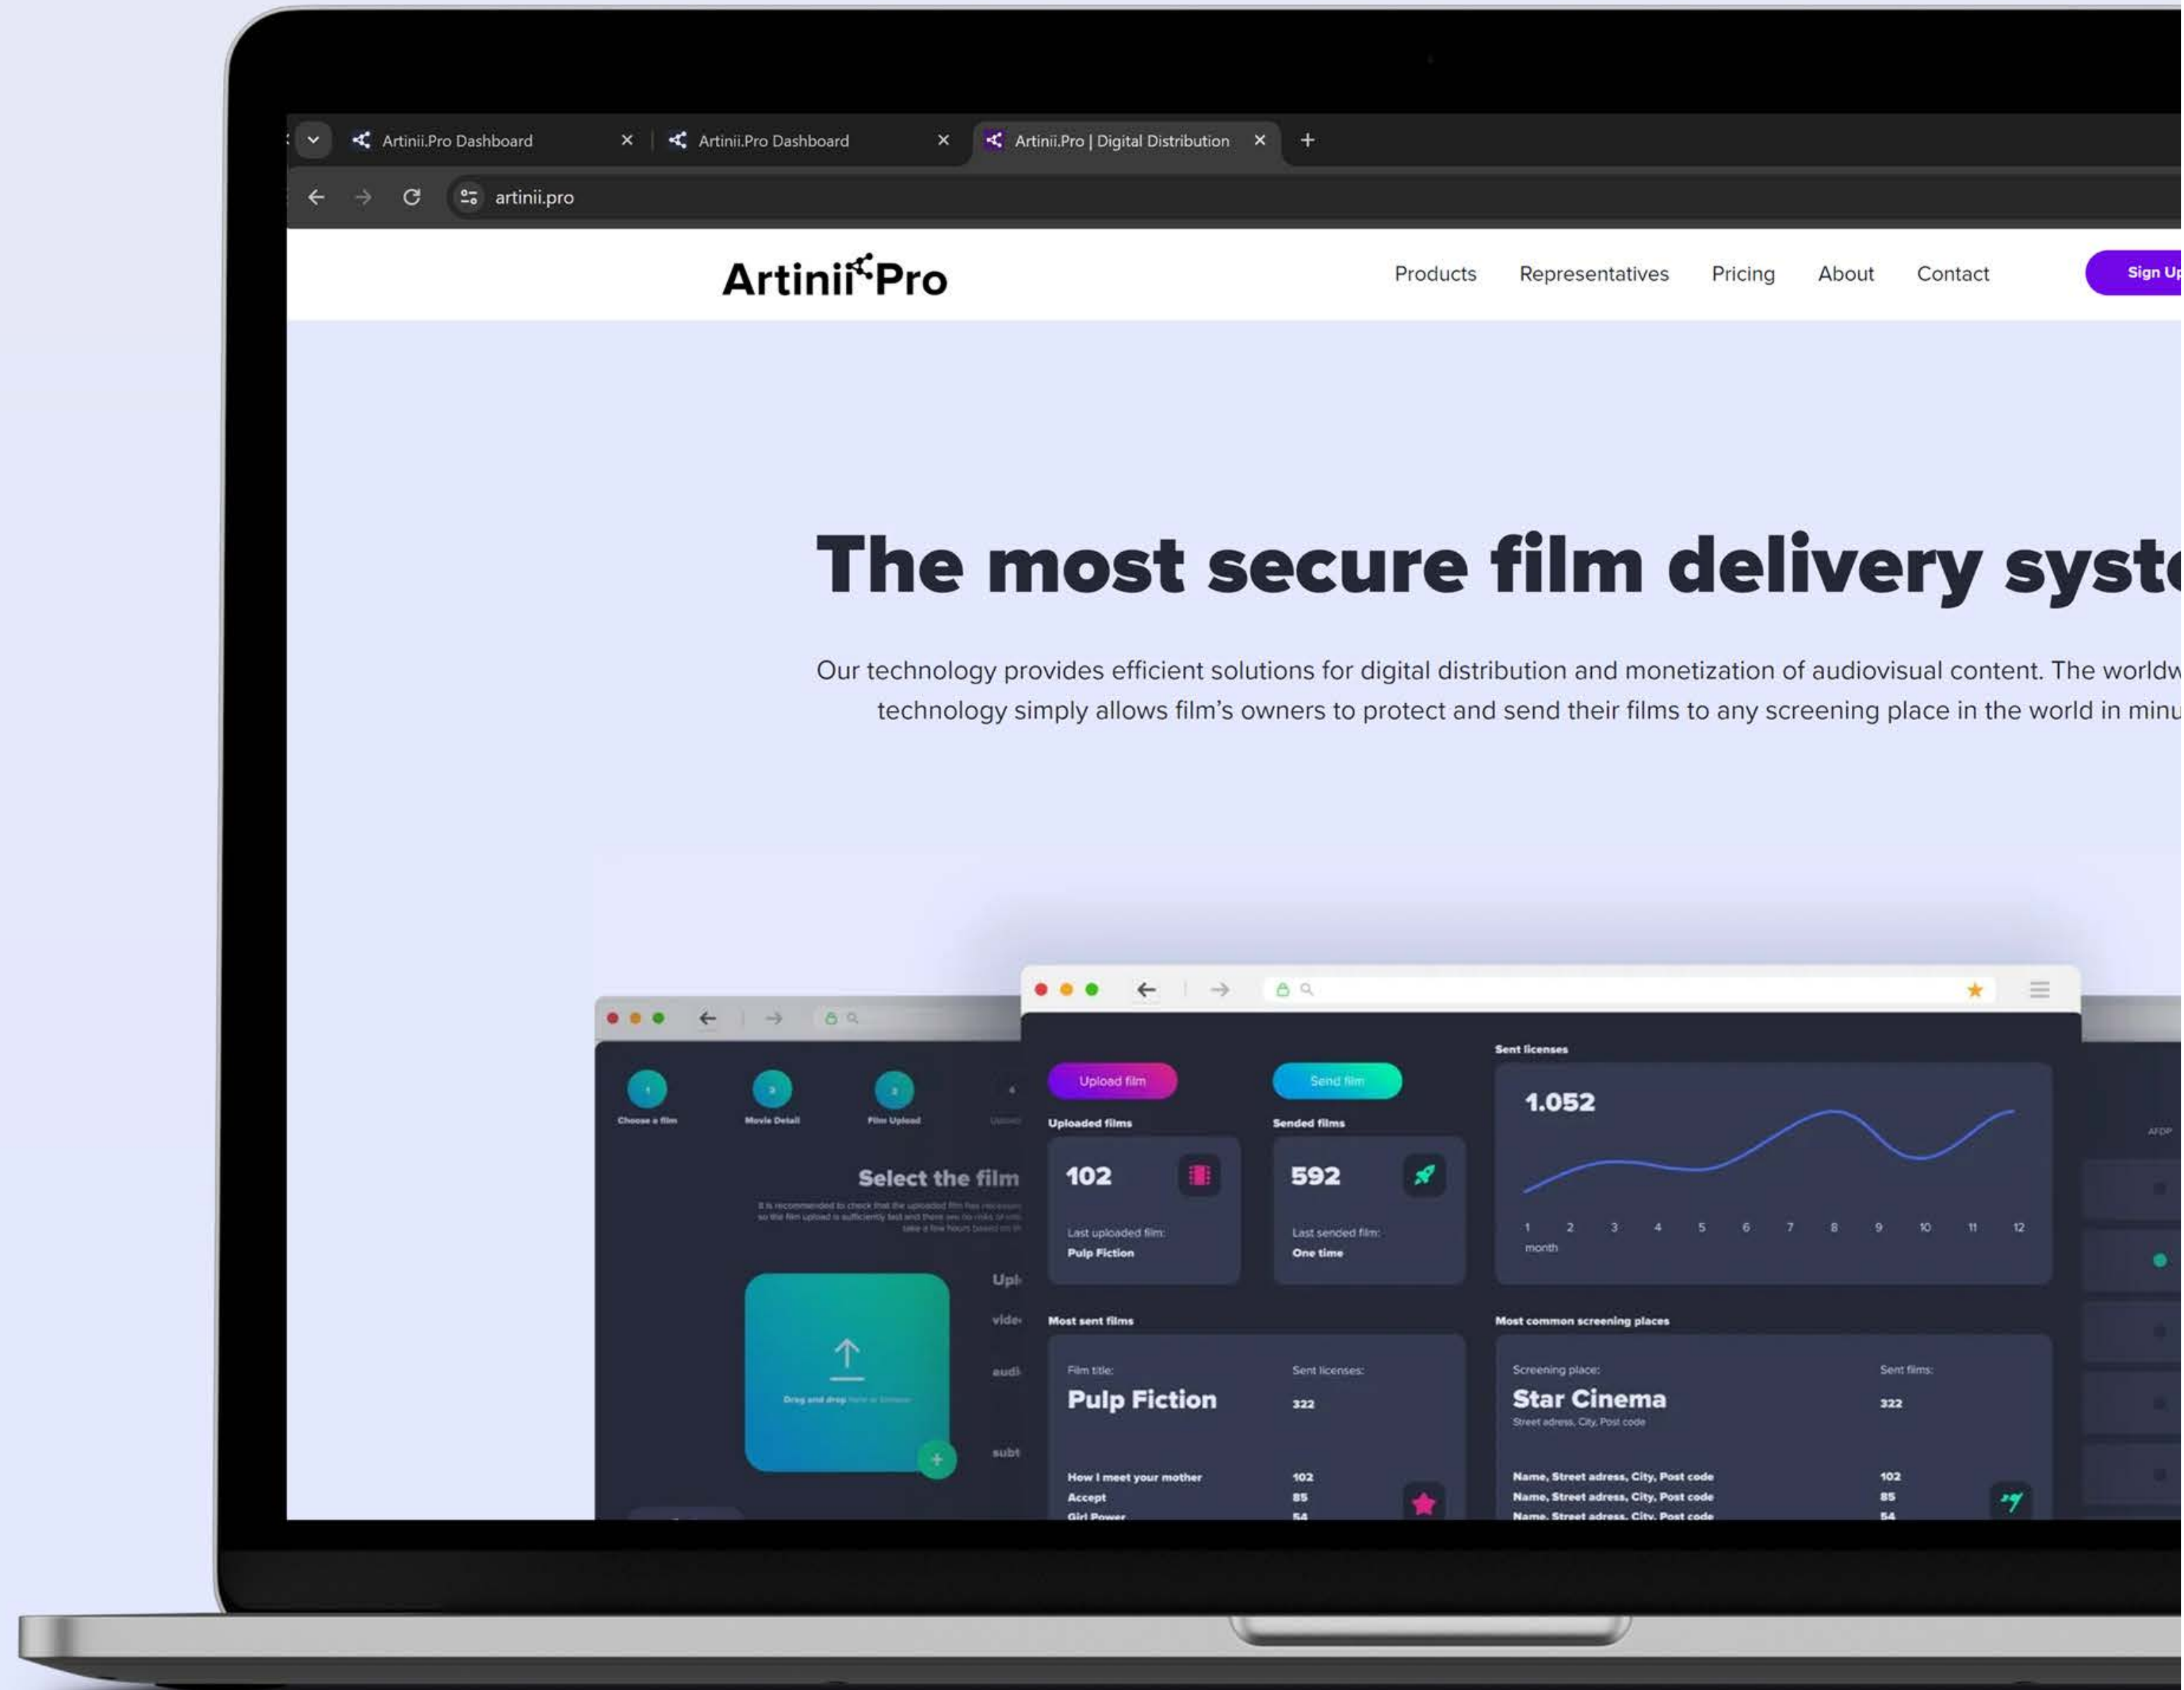

# Registrace tutorial

# REGISTRACE

The image shows a laptop displaying the Artinii sign-up page. The browser address bar shows 'login.artinii.com/signup'. The page features the Artinii logo and a background of movie posters. A central blue box contains the sign-up form with the following elements: